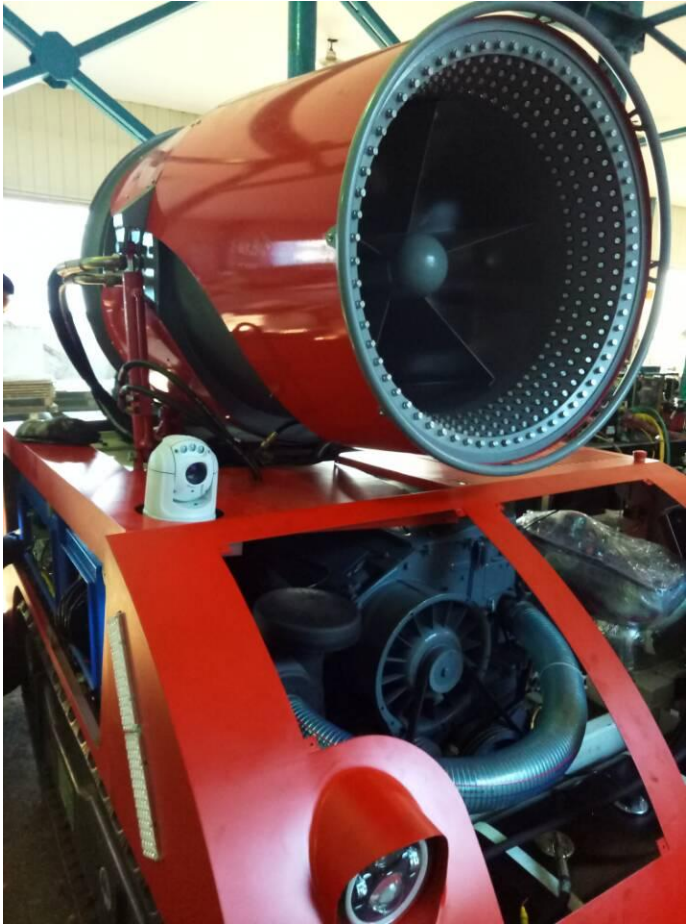

RUGGED VEHICLE PTZ-SOAR970

Police vehicle CCTV

Mobile Violation Detection System

Military vehicle CCTV

<https://www.youtube.com/watch?v=UCS78P6Ex4Y>

Robot CCTV/ Mast mounted;

<https://www.youtube.com/watch?v=izGR5MRUCqY>

Vessel/Patrol ship CCTV;

https://www.youtube.com/watch?v=9oO_6peDkxw

Mining Mechanical CCTV ;

<https://www.youtube.com/watch?v=kjwjnjHqySc> (vibration test)

MOBILE PORTABLE PTZ-SOAR971

Police vehicle CCTV

Special vehicle CCTV