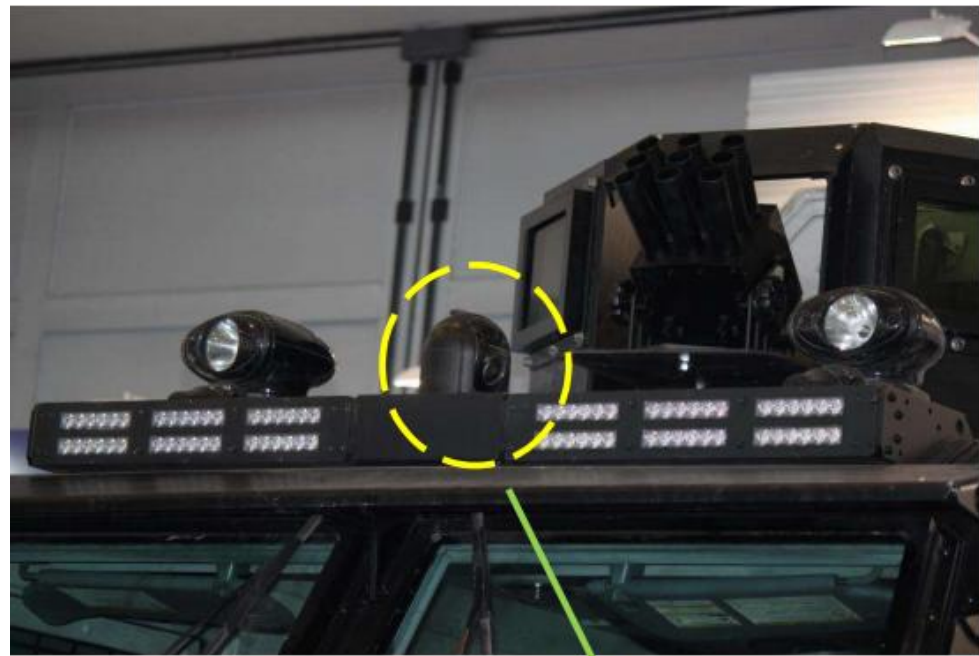

RUGGED VEHICLE PTZ-SOAR970

Police vehicle CCTV

Mobile Violation Detection System

Military vehicle CCTV

<https://www.youtube.com/watch?v=UCS78P6Ex4Y>

Robot CCTV/ Mast mounted;

<https://www.youtube.com/watch?v=izGR5MRUCqY>

Vessel/Patrol ship CCTV;

https://www.youtube.com/watch?v=9oO_6peDkxw

Mining Mechanical CCTV ;

<https://www.youtube.com/watch?v=kjwjnjHqySc> (vibration test)

MOBILE PORTABLE PTZ-SOAR971

Police vehicle CCTV

Special vehicle CCTV