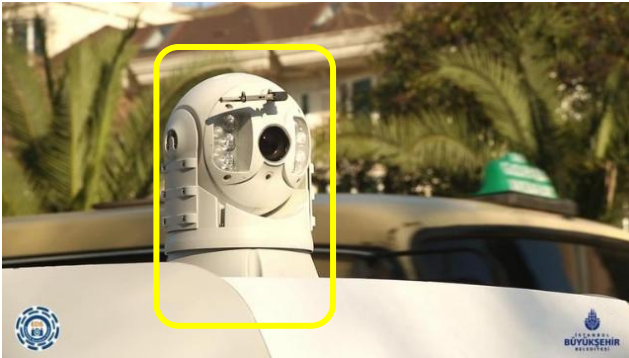

RUGGED VEHICLE PTZ-SOAR970

Police vehicle CCTV

Mobile Violation Detection System

Military vehicle CCTV

<https://www.youtube.com/watch?v=UCS78P6Ex4Y>

Robot CCTV/ Mast mounted;

<https://www.youtube.com/watch?v=izGR5MRUCqY>

Vessel/Patrol ship CCTV;

https://www.youtube.com/watch?v=9oO_6peDkxw

Mining Mechanical CCTV ;

<https://www.youtube.com/watch?v=kjwjnjHqySc> (vibration test)

MOBILE PORTABLE PTZ-SOAR971

Police vehicle CCTV

Special vehicle CCTV