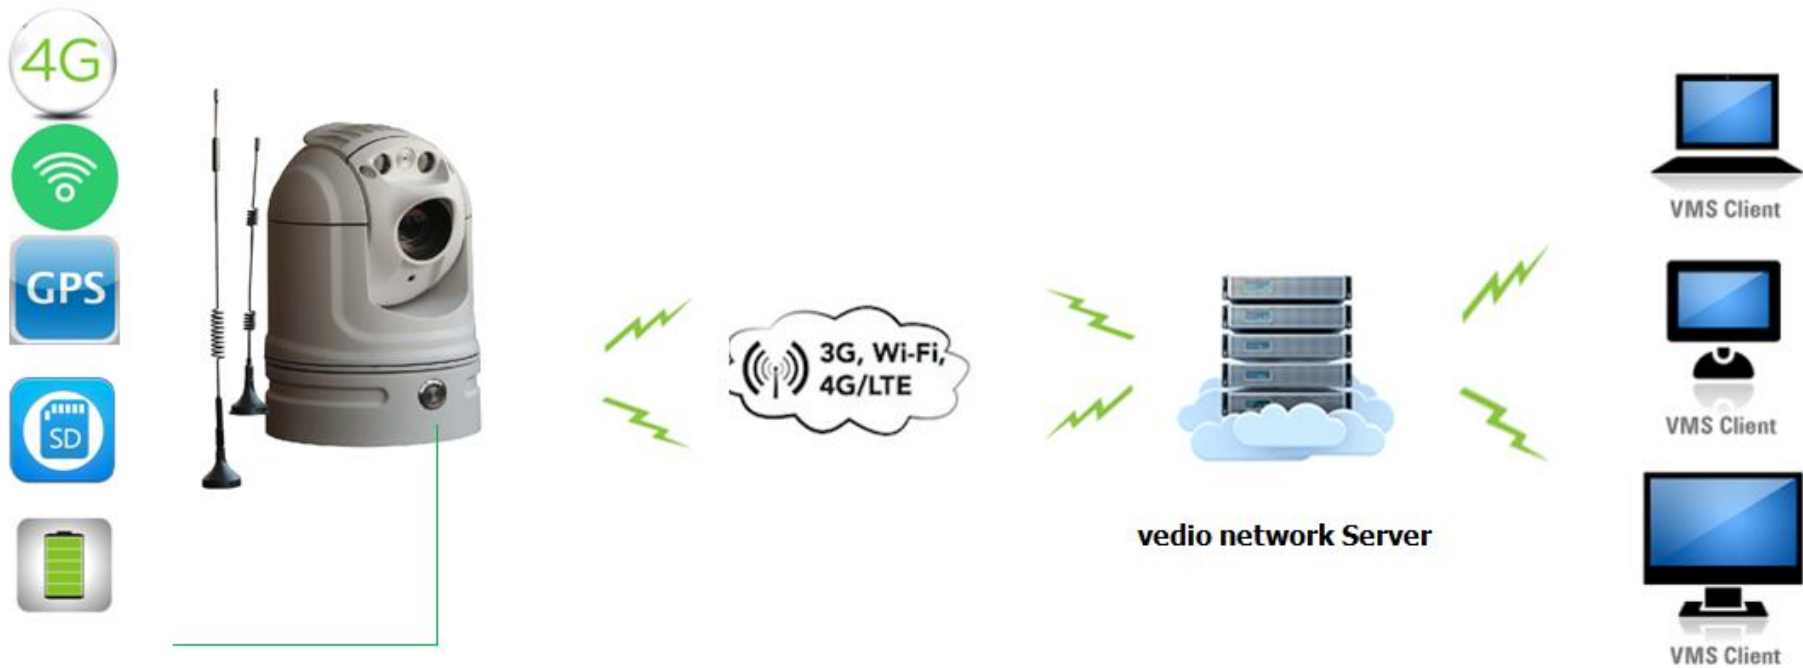

Emergency vehicle CCTV/Remote CCTV/Rapid deployment

Note: VMS and Sever should be provided by customer side.